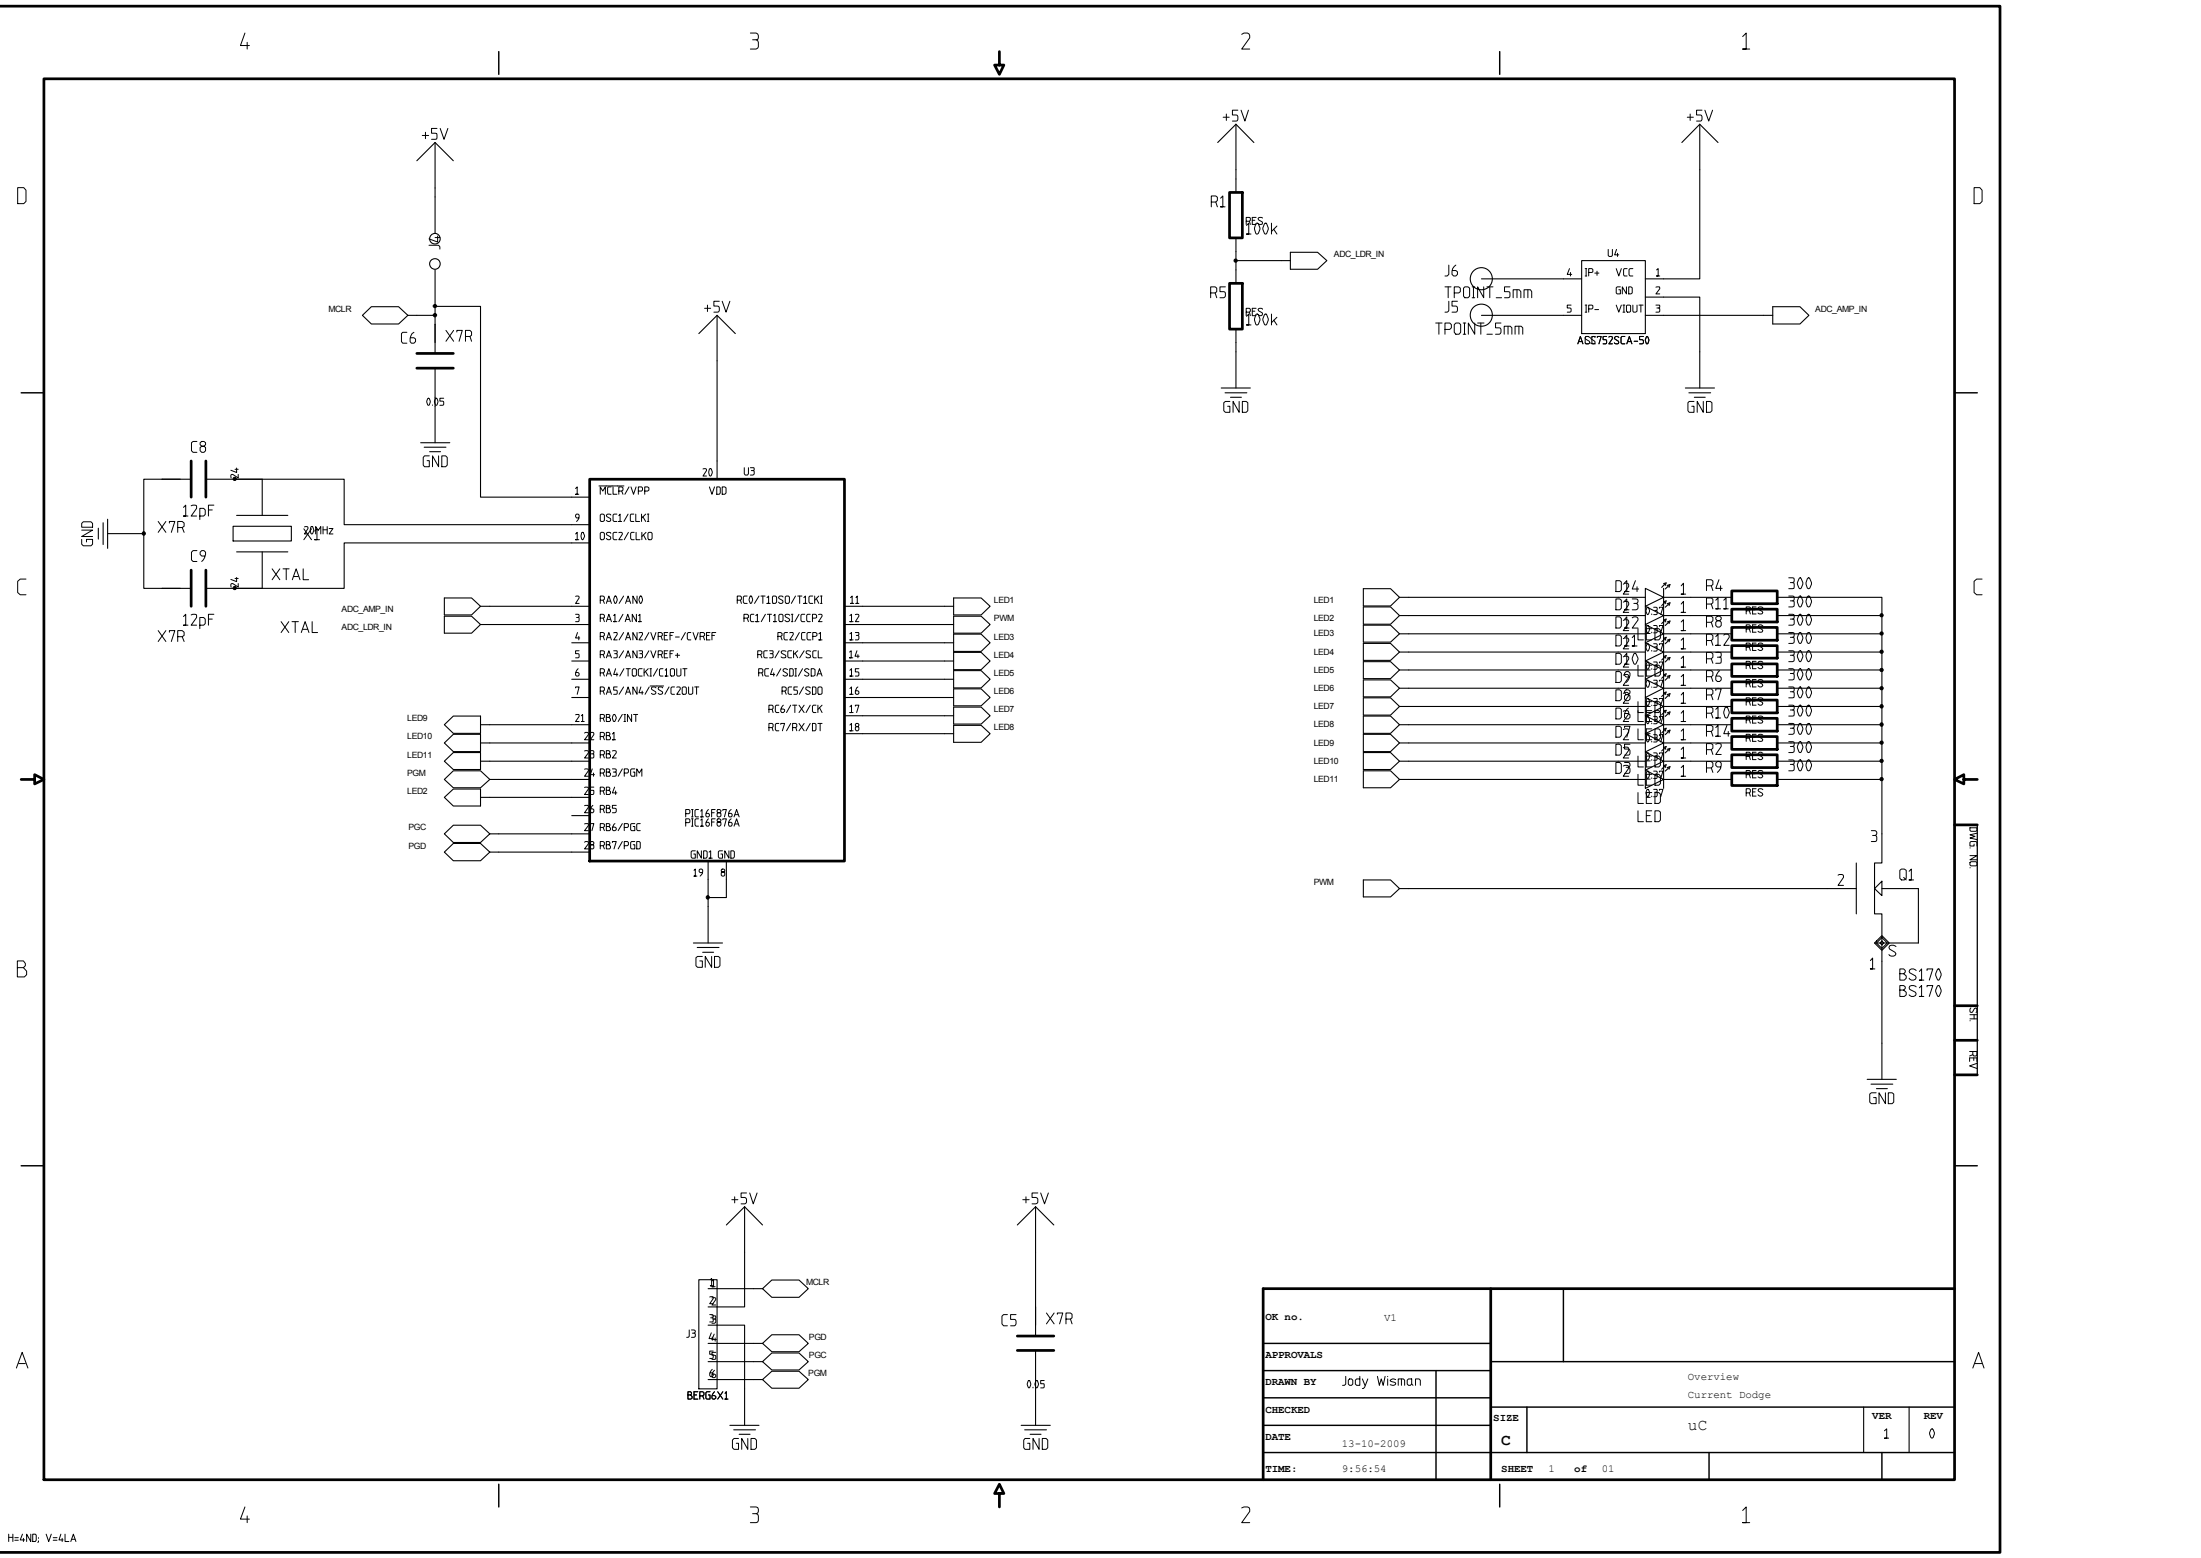

POWER

uC

OK no.	V1					
APPROVALS						
DRAWN BY	Jody Wisman		Overview			
CHECKED			Current Dodge			
DATE	13-10-2009		SIZE	Schematic1	VER	REV
TIME:	9:57:09		A		1	0
			SHEET 1 of 01			

OR no.	V1			
APPROVALS				
DRAWN BY	Jody Wisman	Overview Current Dodge		
CHECKED		SIZE	UC	VER 1
DATE	13-10-2009	C		REV 0
TIME:	9:56:54	SHEET	1 of 01	