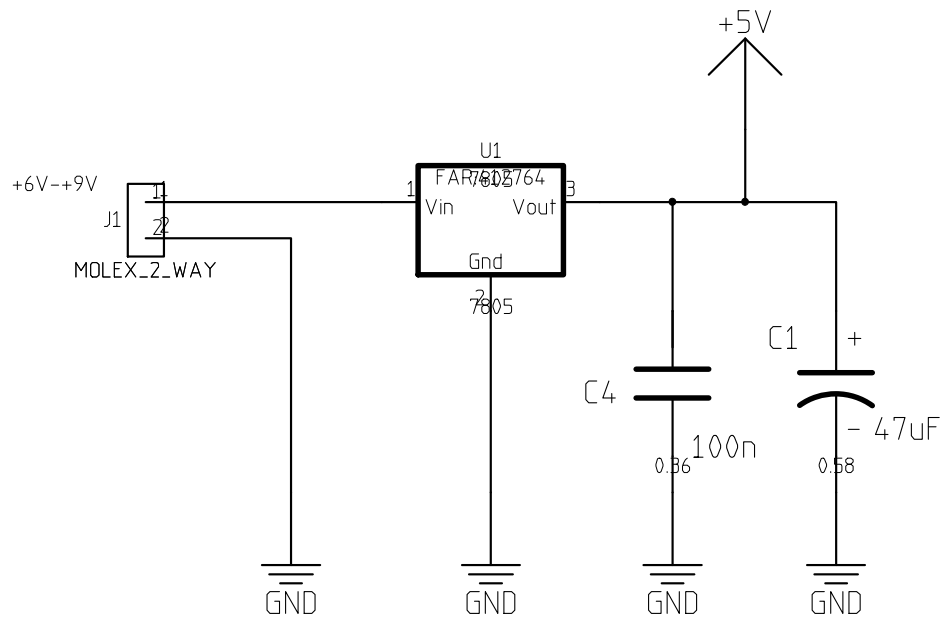

POWER

uC

OK no.	V1					
APPROVALS						
DRAWN BY	Jody Wisman		Overview			
CHECKED			Current Dodge			
DATE	13-10-2009		SIZE	Schematic1	VER	REV
TIME:	9:57:09		A		1	0
			SHEET 1 of 01			

OR no.	V1			
APPROVALS				
DRAWN BY	Jody Wisman	Overview Current Dodge		
CHECKED		SIZE	UC	VER 1
DATE	13-10-2009	C		REV 0
TIME:	9:56:54	SHEET	1 of 01	